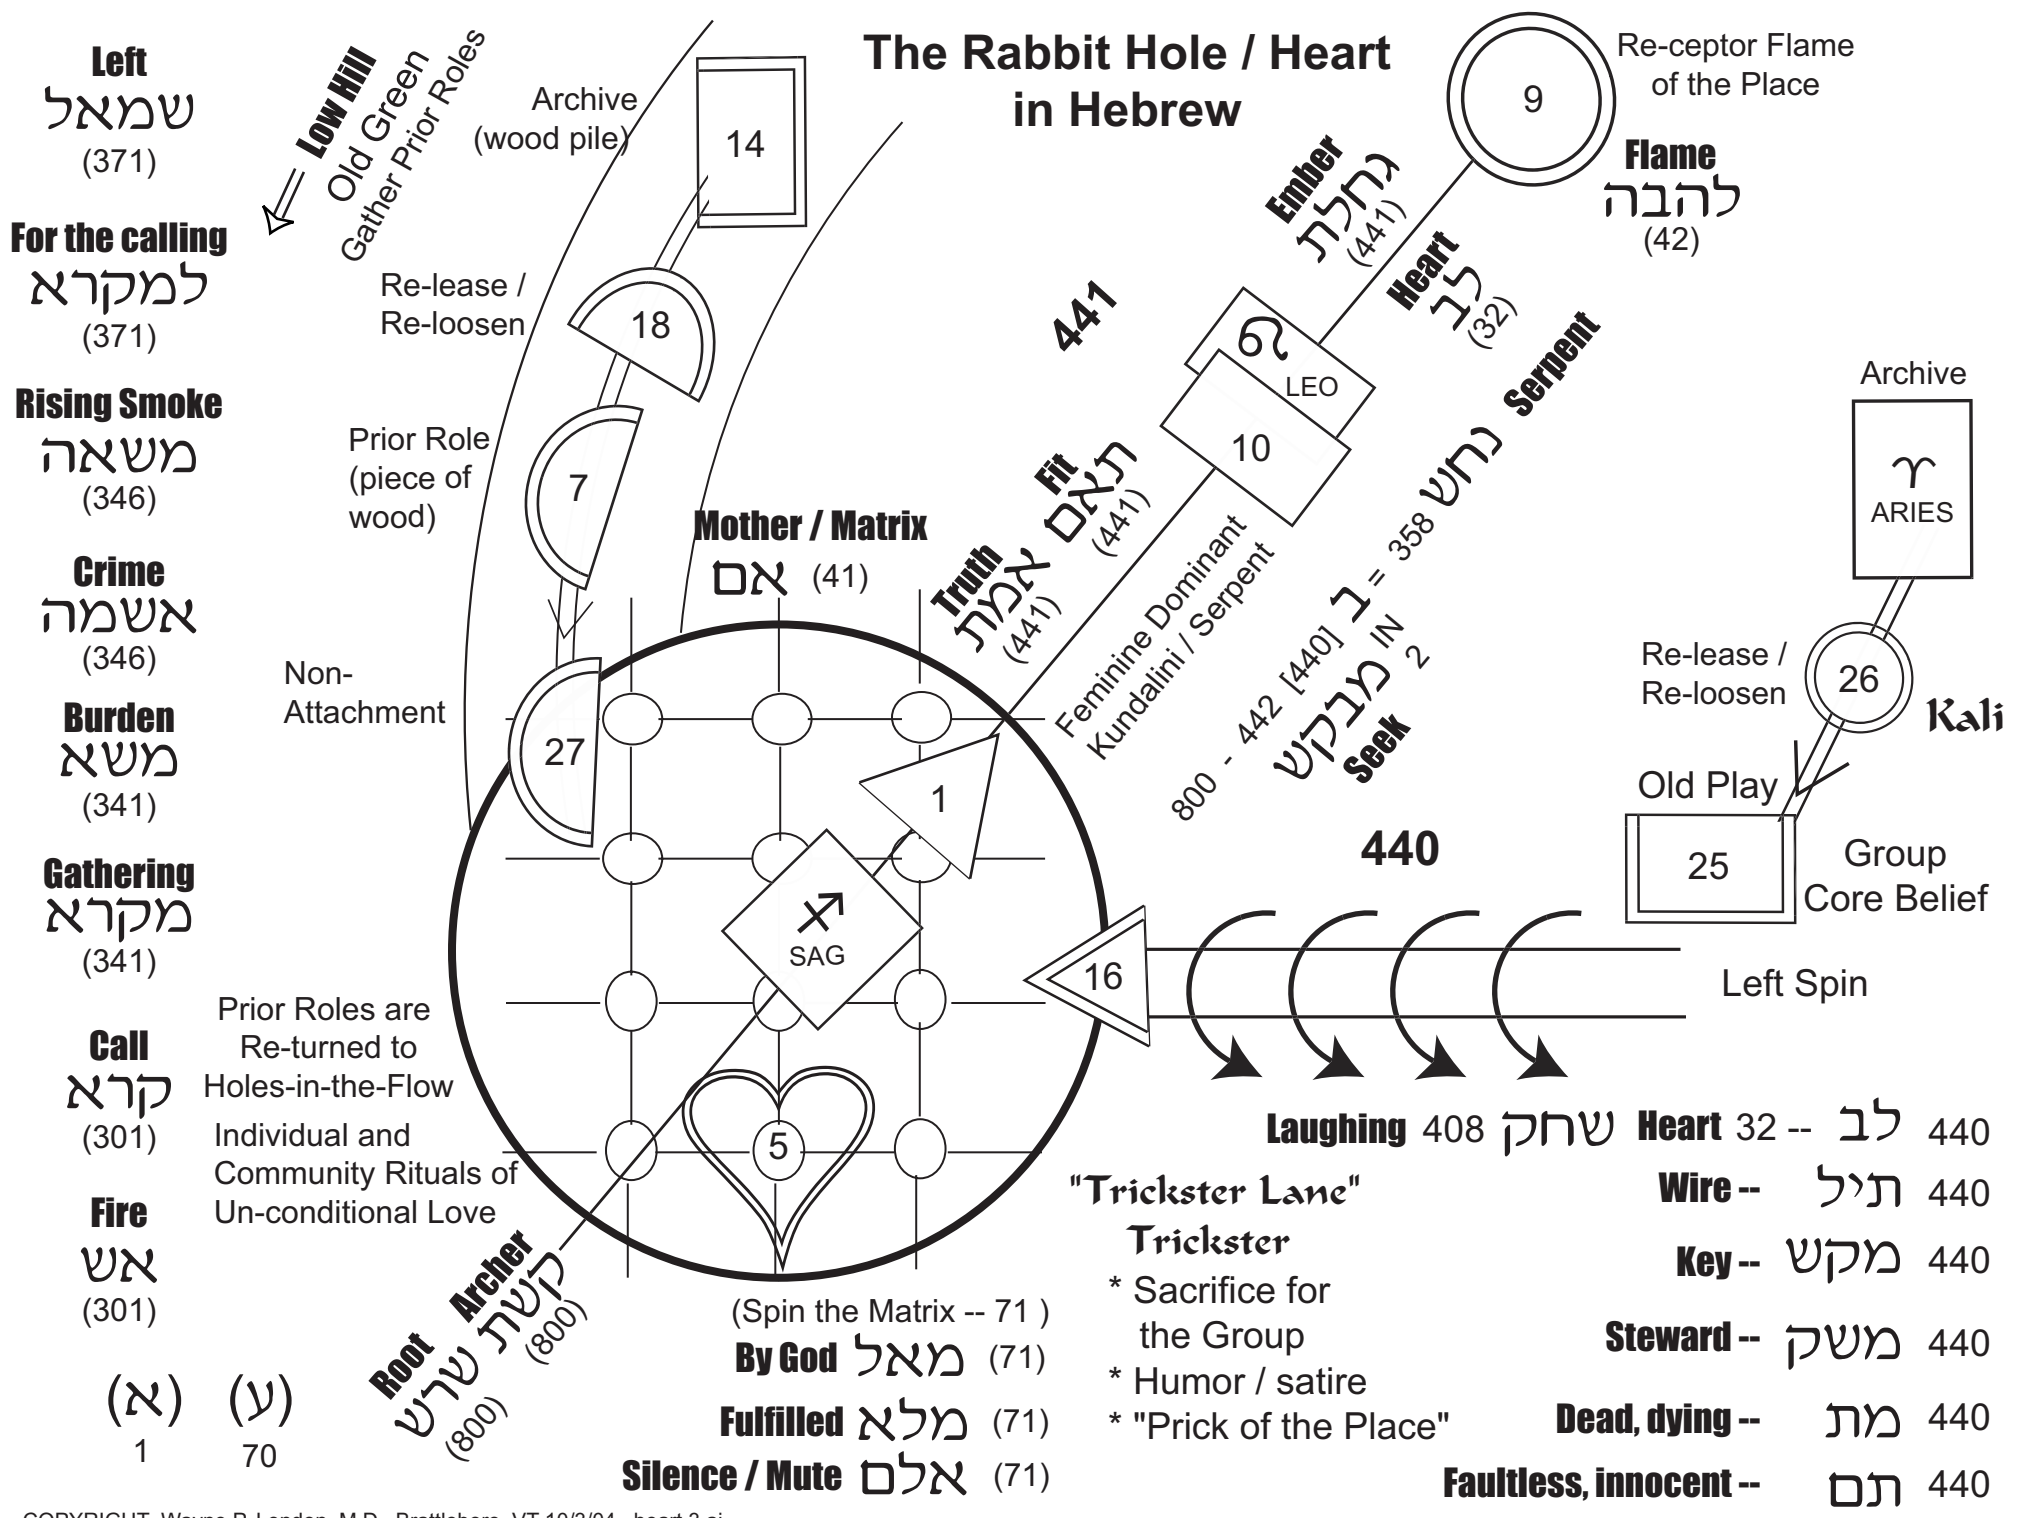

The Rabbit Hole / Heart in Hebrew

Left
שמאל (371)

For the calling
למקרא (371)

Rising Smoke
משאה (346)

Crime
אשמה (346)

Burden
משא (341)

Gathering
מקרא (341)

Call
קרא (301)

Fire
אש (301)

(א) (ע)
1 70

Low Hill
Old Green
Gather Prior Roles

Archive (wood pile) 14

Re-lease / Re-loosen 18

Prior Role (piece of wood) 7

Non-Attachment 27

Prior Roles are Re-turned to Holes-in-the-Flow Individual and Community Rituals of Un-conditional Love

Root Archer
קשת שרט (800)

Mother / Matrix
אִם (41)

Truth אמת (441)

Fit תאים (441)

Feminine Dominant Kundalini / Serpent

800 - 442 [440] IN 2

Seek מובקש

440

Laughing שחק 408

Trickster
* Sacrifice for the Group
* Humor / satire
* "Prick of the Place"

Fulfilled מלא (71)

Silence / Mute אִלם (71)

By God מאל (71)

(Spin the Matrix -- 71)

Re-ceptor Flame of the Place 9