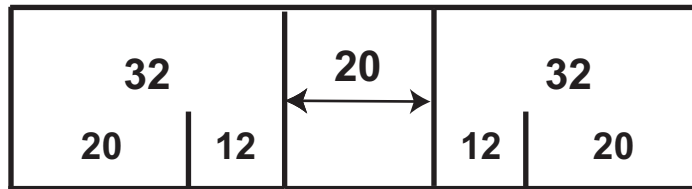

# Symmetrical Systems Flip-Flop: Phi and the Dorian Mode

## PHI FLIP-FLOP SYSTEM

Semper Phi Warrior Sequence

0, 4, 4, 8, 12, 20, 32, 52, 84, 136, 220, ...

For example, 84 written in two ways:

CLOSED  
IN

FLIP-FLOP

OPEN  
OUT