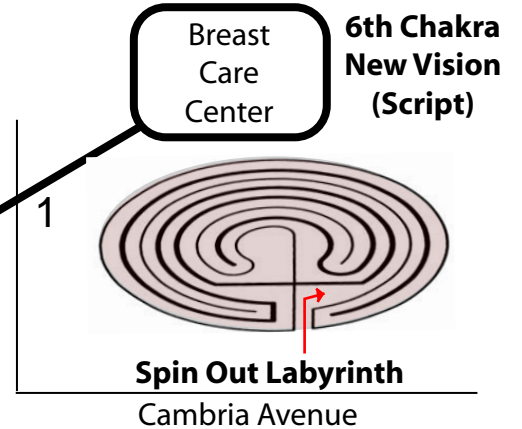

Healing Hillside - Windber, PA

Level 3
Spin In
(7 - 6 - 5)

Labyrinthine Meditation area

Level 2
Open the Heart
(4)

Level 1
Spin Out
(3 - 2 - 1)