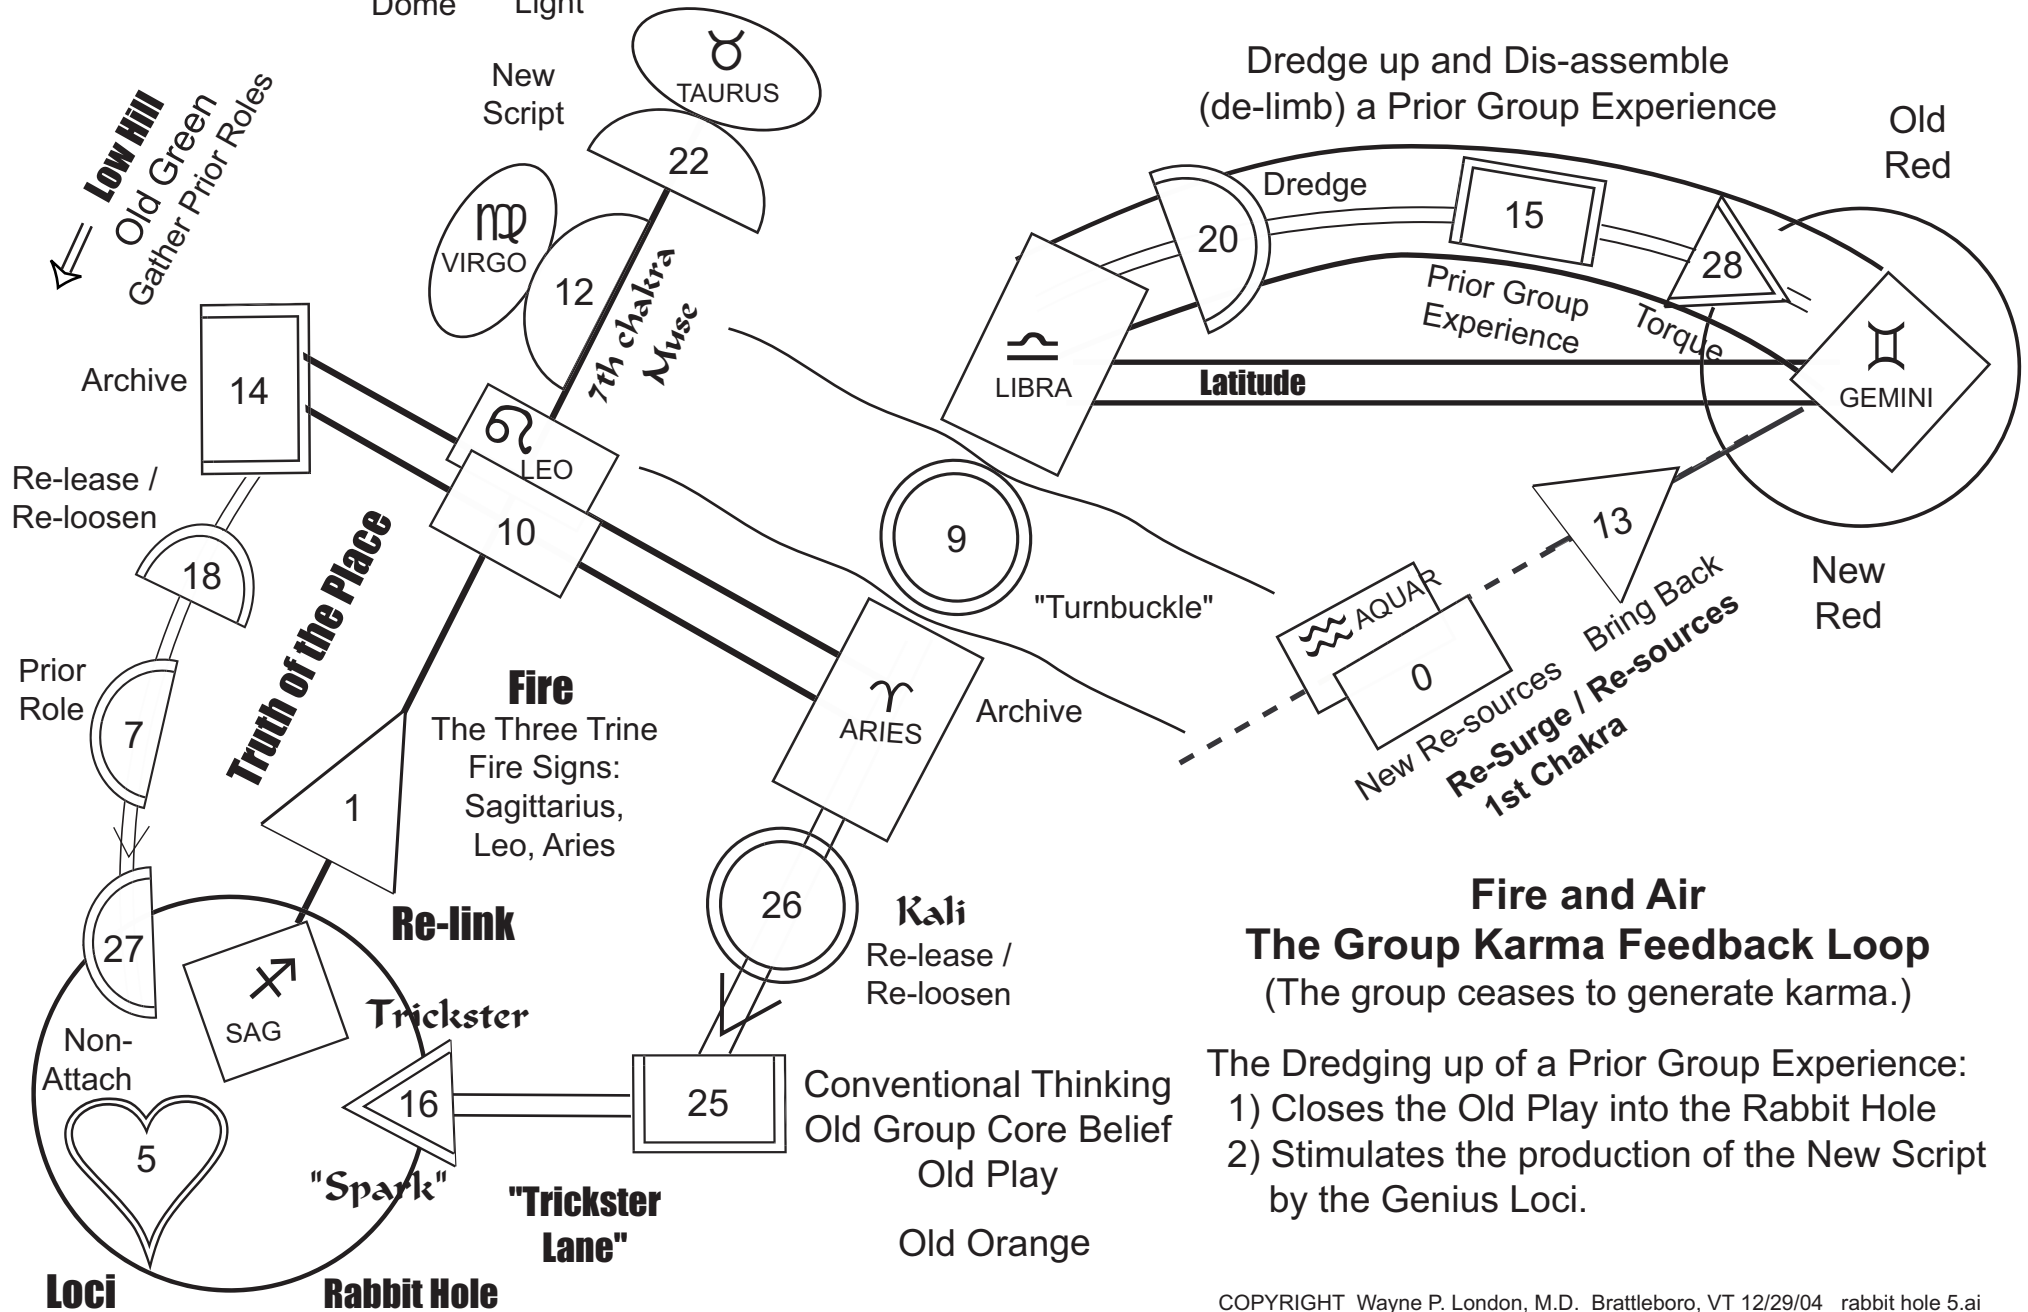

In the Beginning

בראשית
אור ראש
Dome Light

Genius
6th chakra
Visionary

Air

The Three Trine Air Signs:
Gemini, Aquarius, Libra

The Dredging up of a Prior Group Experience:
 1) Closes the Old Play into the Rabbit Hole
 2) Stimulates the production of the New Script by the Genius Loci.