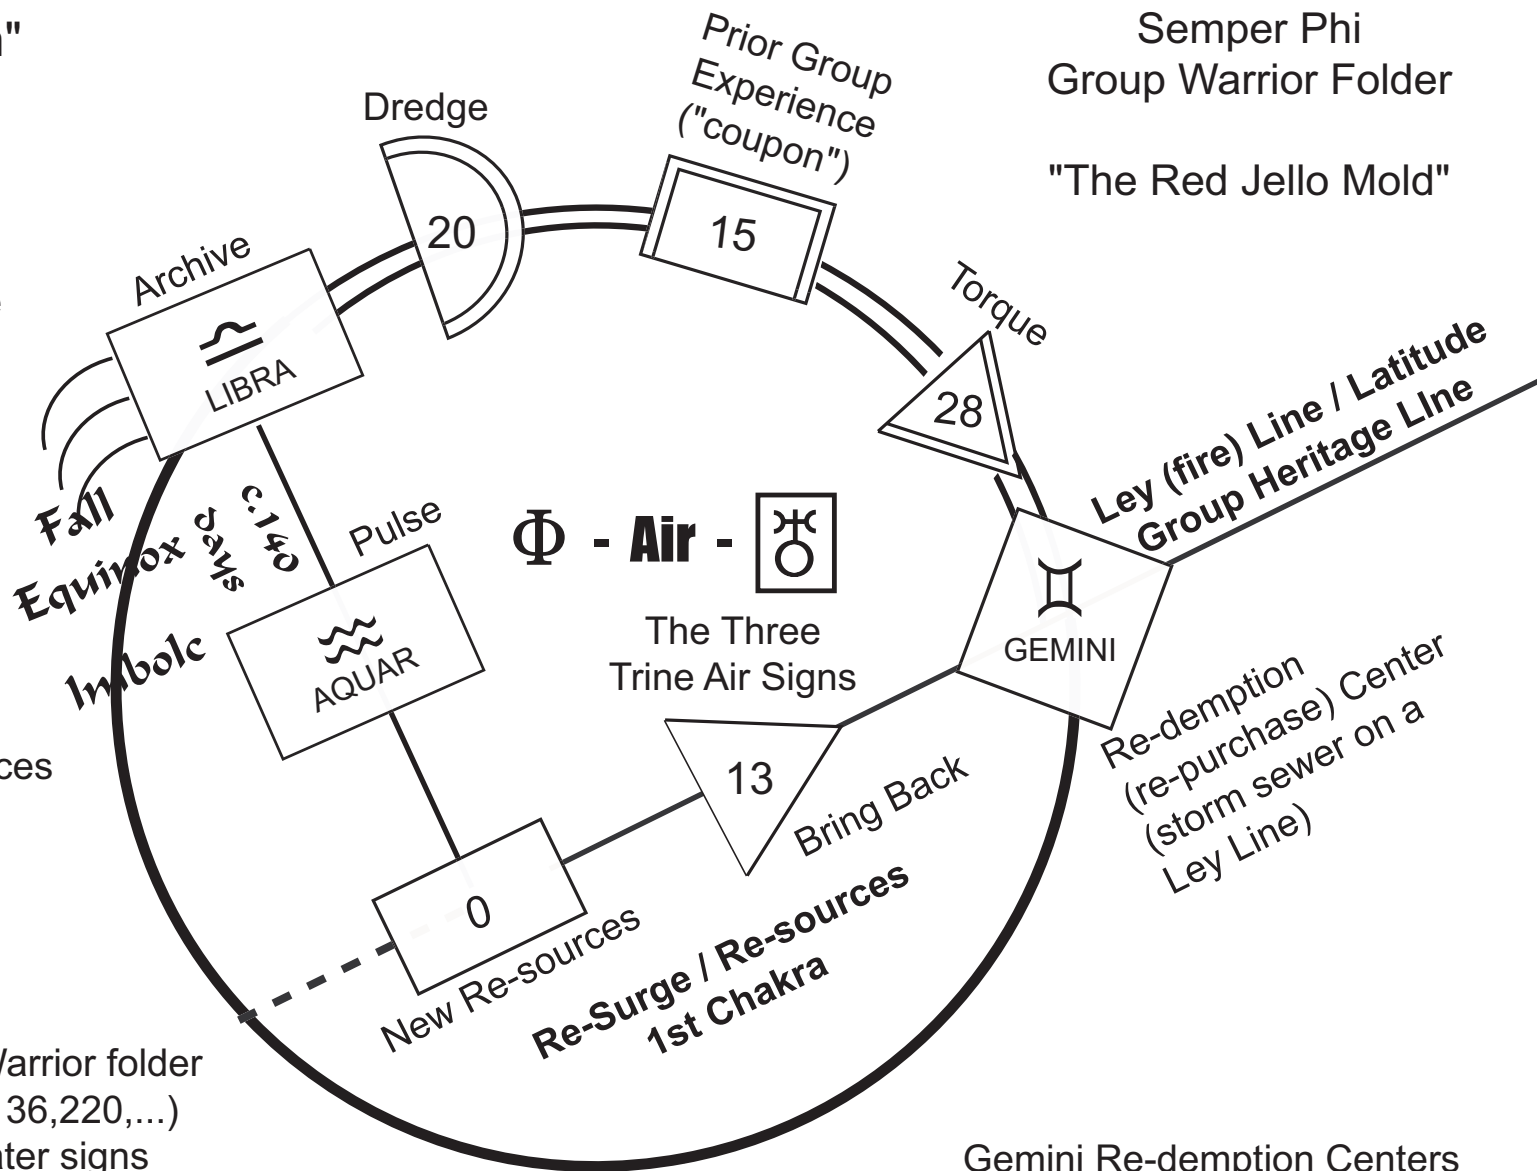

# "Red is Re-demption"

Neptunes in Red denote:

- Prior Group Experience
- Prior Group Event / Date
- Group Story
- Window 15
- "coupon" that is to be re-deemed at a Gemini Re-demption Center

Re-demption means to "re-purchase", and this is how the group re-surges and produces new re-sources

## The Phi Proportion

- the Semper Phi Group Warrior folder (0,4,4,8,12,20,32,52,84,136,220,...)
- Uranus in the Air and Water signs (84-year cycle)
- Fall Equinox / Imbolc circa 140 days
- Gemini Re-demption Centers on Ley Lines / Latitudes
- Fate and Phi: The First Movement of Beethoven's Fifth Symphony is a Phi Spiral in which the Pulse and Lyric themes are in the Phi Proportion

Gemini Re-demption Centers occur on Ley Lines / Latitudes / Group Heritage Lines in the Phi proportion (e.g., ALS cluster sites)