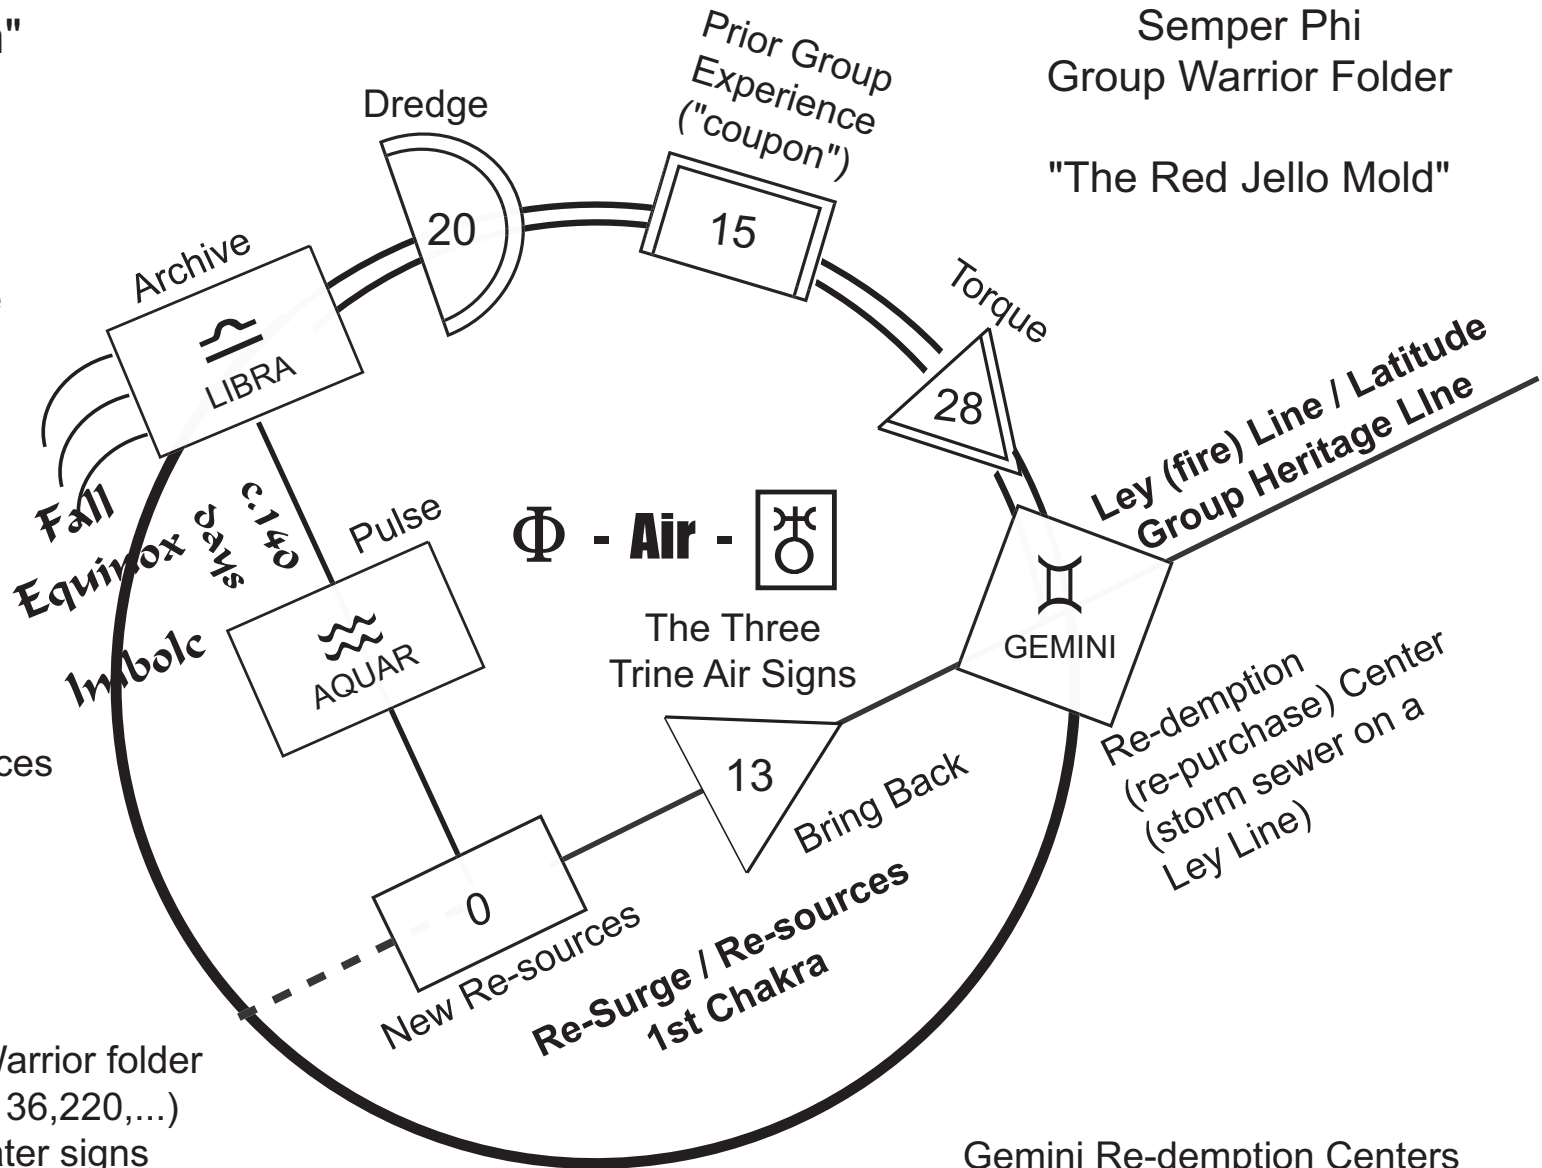

"Red is Re-demption"

Neptunes in Red denote:

- Prior Group Experience
- Prior Group Event / Date
- Group Story
- Window 15
- "coupon" that is to be re-deemed at a Gemini Re-demption Center

Re-demption means to "re-purchase", and this is how the group re-surges and produces new re-resources

The Phi Proportion

- the Semper Phi Group Warrior folder (0,4,4,8,12,20,32,52,84,136,220,...)
- Uranus in the Air and Water signs (84-year cycle)
- Fall Equinox / Imbolc circa 140 days
- Gemini Re-demption Centers on Ley Lines / Latitudes
- Fate and Phi: The First Movement of Beethoven's Fifth Symphony is a Phi Spiral in which the Pulse and Lyric themes are in the Phi Proportion

Gemini Re-demption Centers occur on Ley Lines / Latitudes / Group Heritage Lines in the Phi proportion (e.g., ALS cluster sites)