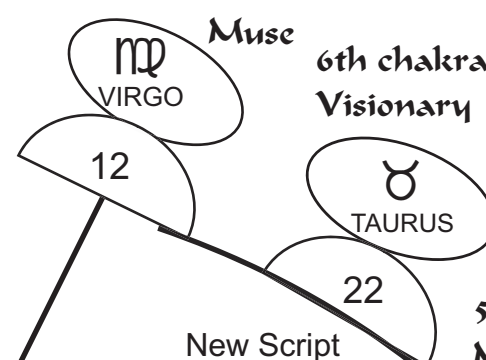

שחר גבור
Dawn Hero
שחם הר
Granite Mountain

ראה ראה
See Vision
אור
Light

7th chakra
Muse
אמר
Say
דבר
Speak
6th chakra
Visionary

Earth
The Three Trine
Earth Signs

Lig-ma-Paistic
Re-lease the child
שחרור
Truth of the Place

Genius

New Script
5th chakra
Manifestor
Fire
The Three Trine
Fire Signs

The Headwaters
of a
Group Psyche

"You'll come and
find the place where
I am lying and
kneel and say an
'Ave' there for me."
- "Danny Boy"

Loci

ברך
Kneel, Bend

ברכה
Blessing

ברכה
Pool

Root Archer
(800) שרש קשת (800)

The Goddess Wire
River Valley (Glen)

Group
Core Belief

Trickster
2nd chakra
Re-produce

Copper [נחשות] (758) חשמל Electric
Waters מים (90)
Below מתחת (848)

Serpent "Big Vac"
נחש

Wisdom שכל

Shekina

Feminine Face of God
Feminine Energy that
Dwells in the Place

Dwell שכן שכינה